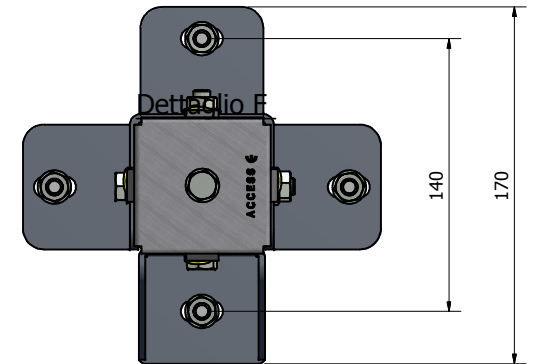

Detail A

Detail B

ORDER CODE

A M M 60 0000 1 U 0000

- ACCESS
- POST
- META 1 MODEL
- PIPE 60x60
- HEIGHT
- ADJUSTABLE BASE
- UNIVERSAL FIXING
- RAL COLOUR

HEIGHT POST	1080	1620	2020	2320
PIPE	60x60	60x60	60x60	60x60

Steel : S 235 JR Standard colours : 1018/7035/9005 Finish : Powder coating on self colour Description : Post 60x60 with Meta 1 system Europe patent No. 226451

 AMM6000001U0000 Standard height Meta 1 system: h.1080/1620/2020/2320