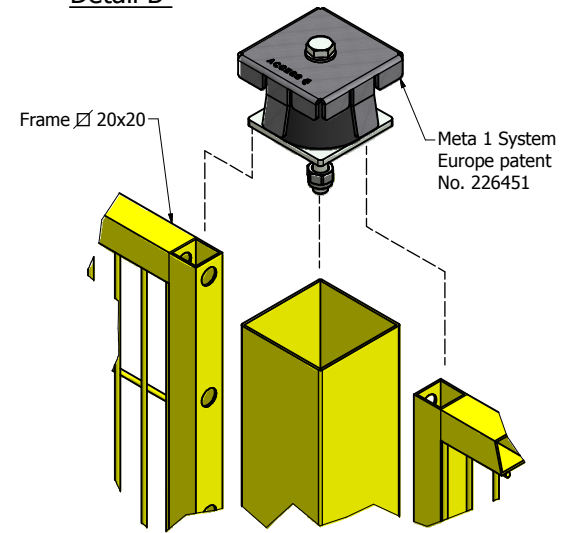

Detail A

Detail B

ORDER CODE

A M M 60 0000 1 U 0000

- ACCESS
- POST
- META 1 MODEL
- PIPE 60x60
- HEIGHT
- ADJUSTABLE BASE
- UNIVERSAL FIXING
- RAL COLOUR

HEIGHT POST	1080	1620	2020	2320
PIPE	60x60	60x60	60x60	60x60

Steel : S 235 JR Standard colours : 1018/7035/9005 Finish : Powder coating on self colour Description : Post 60x60 with Meta 1 system Europe patent No. 226451

 AMM6000001U0000 Standard height Meta 1 system: h.1080/1620/2020/2320

ACCESS - Safely reserves all rights on this drawing and forbids any reproduction or conveyance to third parties without written authorization.