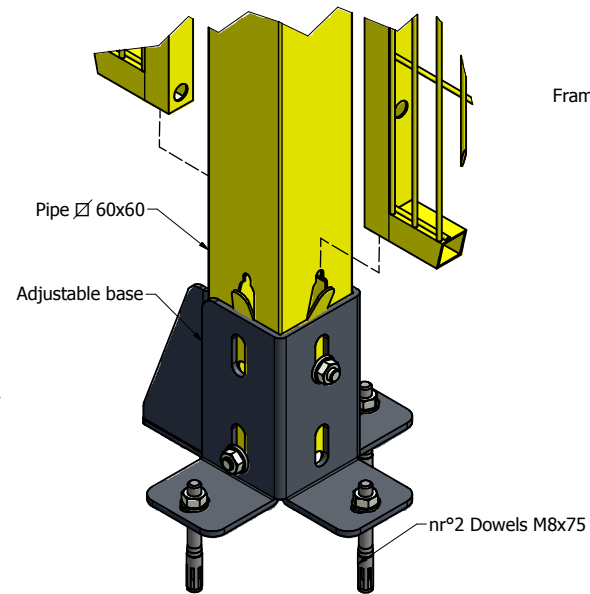

Detail A

Detail B

ORDER CODE

A M M 60 0000 1 U 0000

- ACCESS
- POST
- META 1 MODEL
- PIPE 60x60
- HEIGHT
- ADJUSTABLE BASE
- UNIVERSAL FIXING
- RAL COLOUR

HEIGHT POST	1080	1620	2020	2320
PIPE	60x60	60x60	60x60	60x60

Steel : S 235 JR Standard colours : 1018/7035/9005 Finish : Powder coating on self colour Description : Post 60x60 with Meta 1 system Europe patent No. 226451

 AMM6000001U0000 Standard height Meta 1 system: h.1080/1620/2020/2320